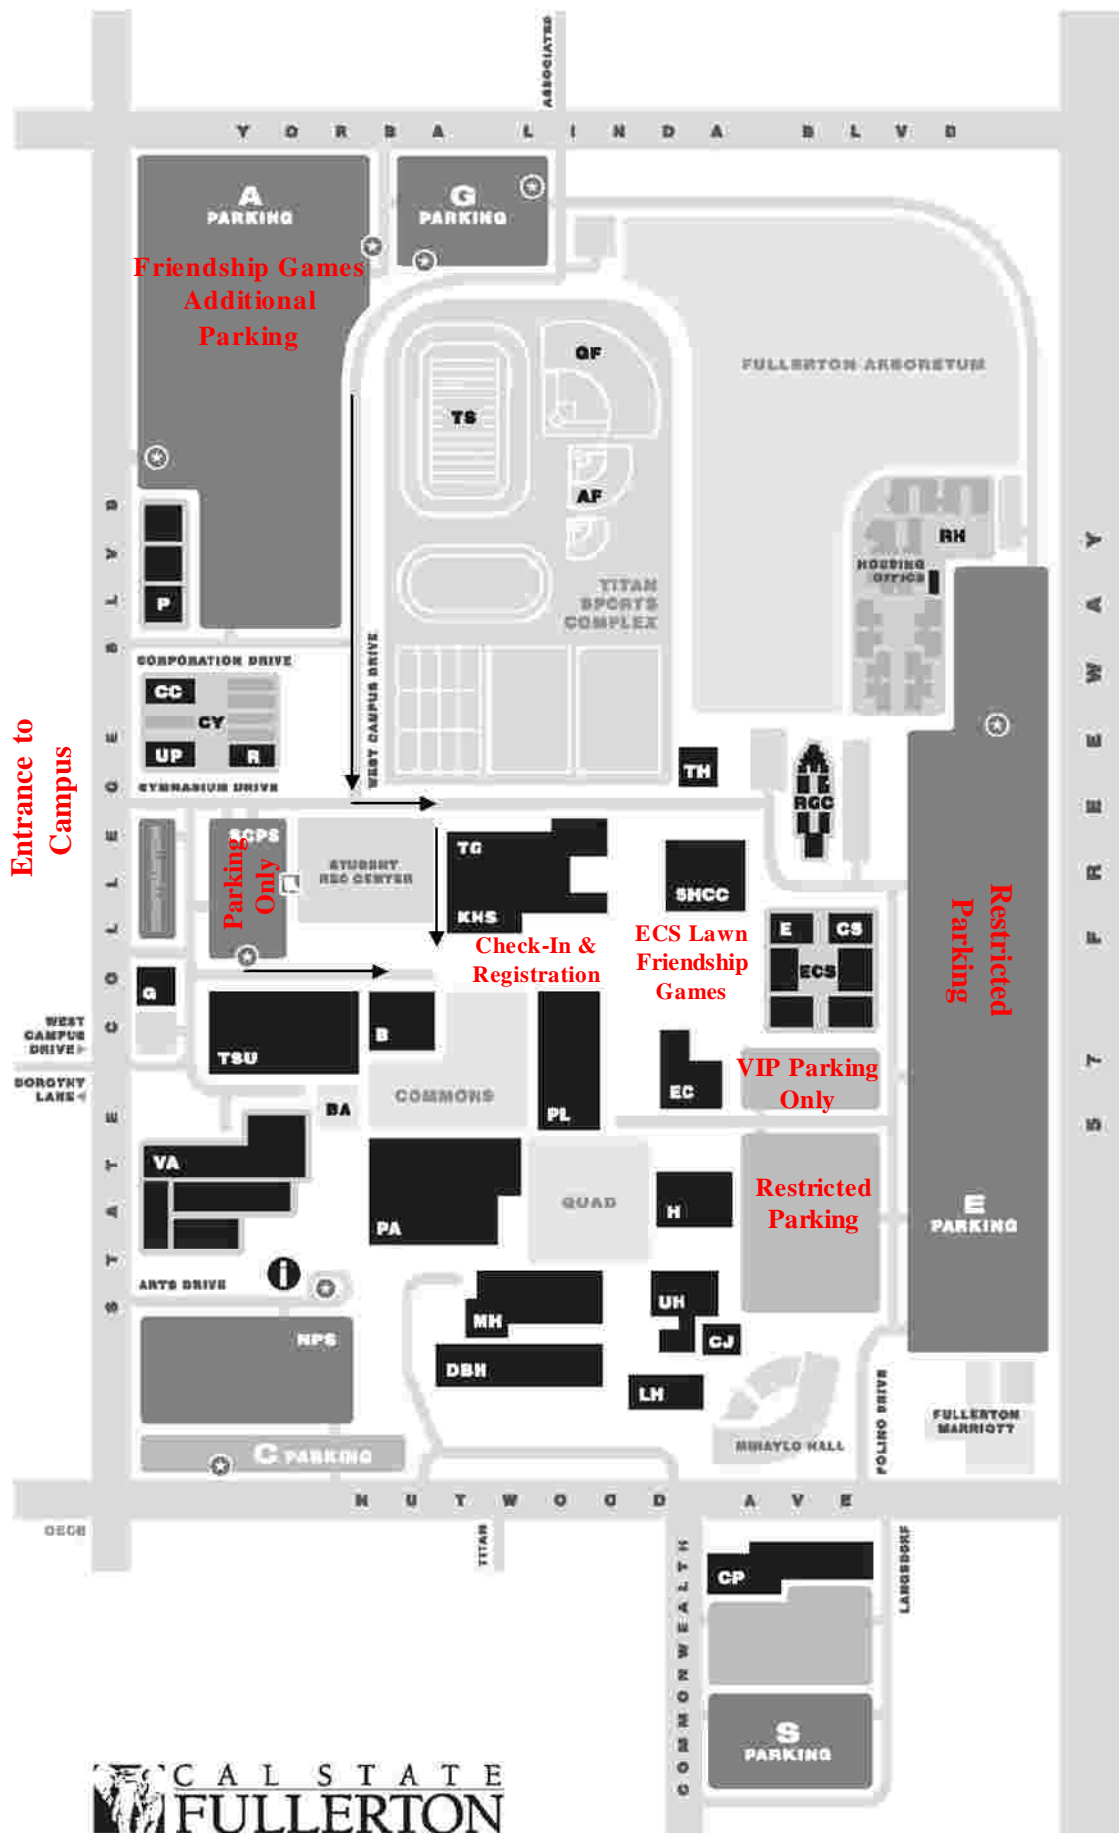

**Entrance to  
Campus**

- AF** Anderson Field
- B** Bookstore/Titan Shops
- BA** Becker Amphitheater
- CC** Children's Center
- CJ** Carl's Jr.
- CP** College Park
- CY** Corporation Yard
- CS** Computer Science
- DBH** Dan Black Hall
- E** Engineering
- EC** Education-Classroom
- ECS** Engineering & Computer Science
- G** Golleher Alumni House
- GF** Goodwin Field
- H** Humanities-Social Sciences
- KHS** Kinesiology & Health Science
- LH** Langsdorf Hall
- MH** McCarthy Hall
- P** Parking & Transportation Office
- PA** Performing Arts Center
- RH** Residence Halls
- PL** Pollak Library
- R** Receiving
- RGC** Ruby Gerontology Center
- SHCC** Student Health & Counseling Center
- TG** Titan Gymnasium
- TH** Titan House
- TS** Titan Stadium
- TSU** Titan Student Union
- UH** University Hall
- UP** University Police
- VA** Visual Arts
- NPS** Nutwood Parking Structure
- SCPS** State College Parking Structure

- Parking Information Center
- Buildings
- Student Parking
- Faculty/Staff Parking
- Parking Permit Machine \$5
- Park and Pay